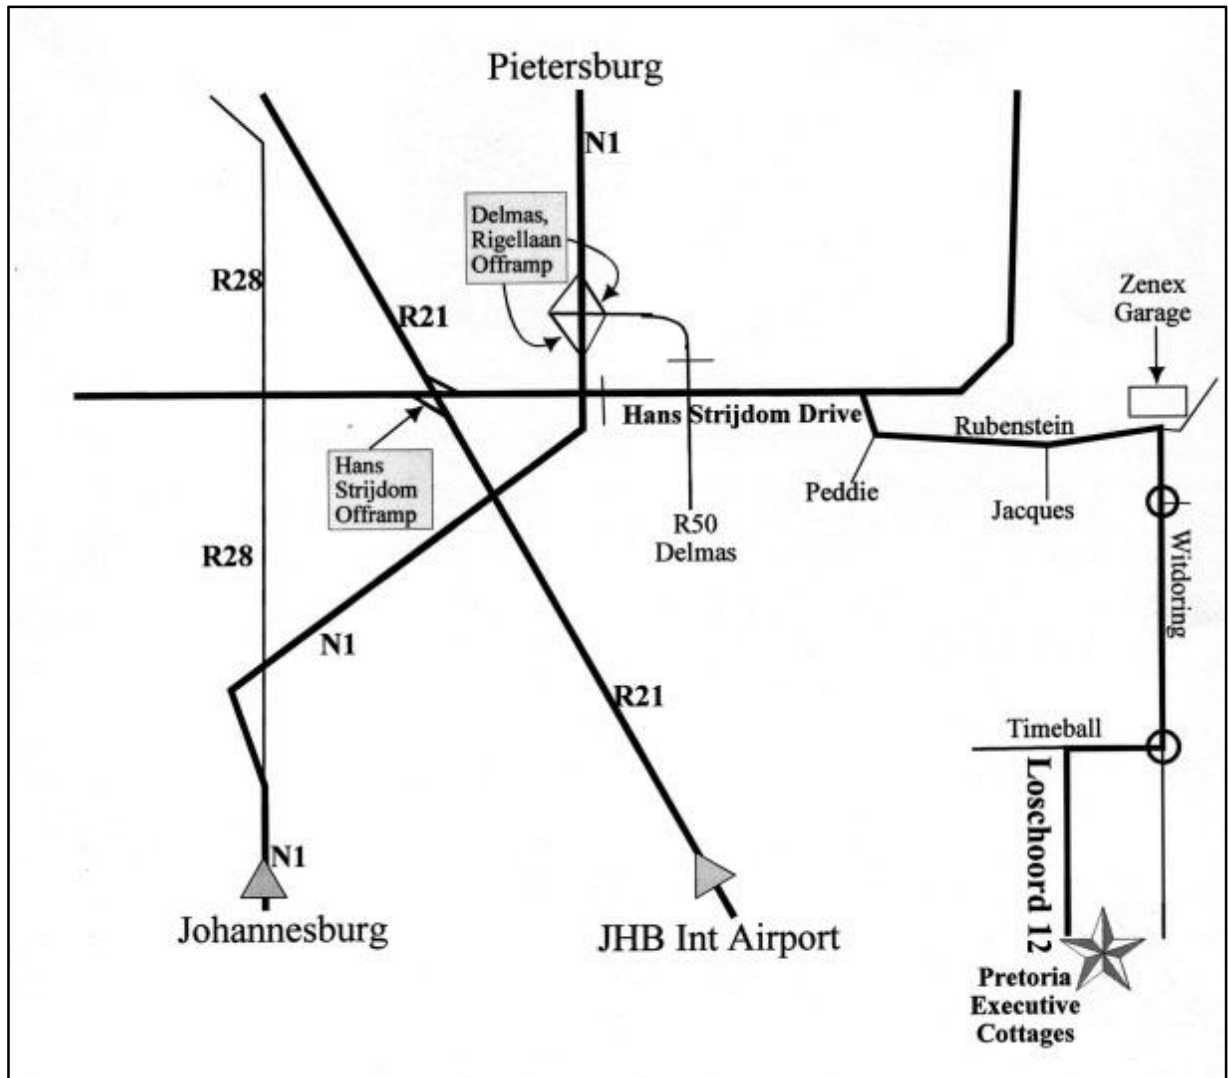

PRETORIA EXECUTIVE COTTAGES & CONFERENCE VENUE

GPS CO-ORDINATES

28° 18' 34" 1" S

29° 8' 88 03" E

Pretoria Executive Cottages

Loschoord 12

Moreletapark

Pretoria